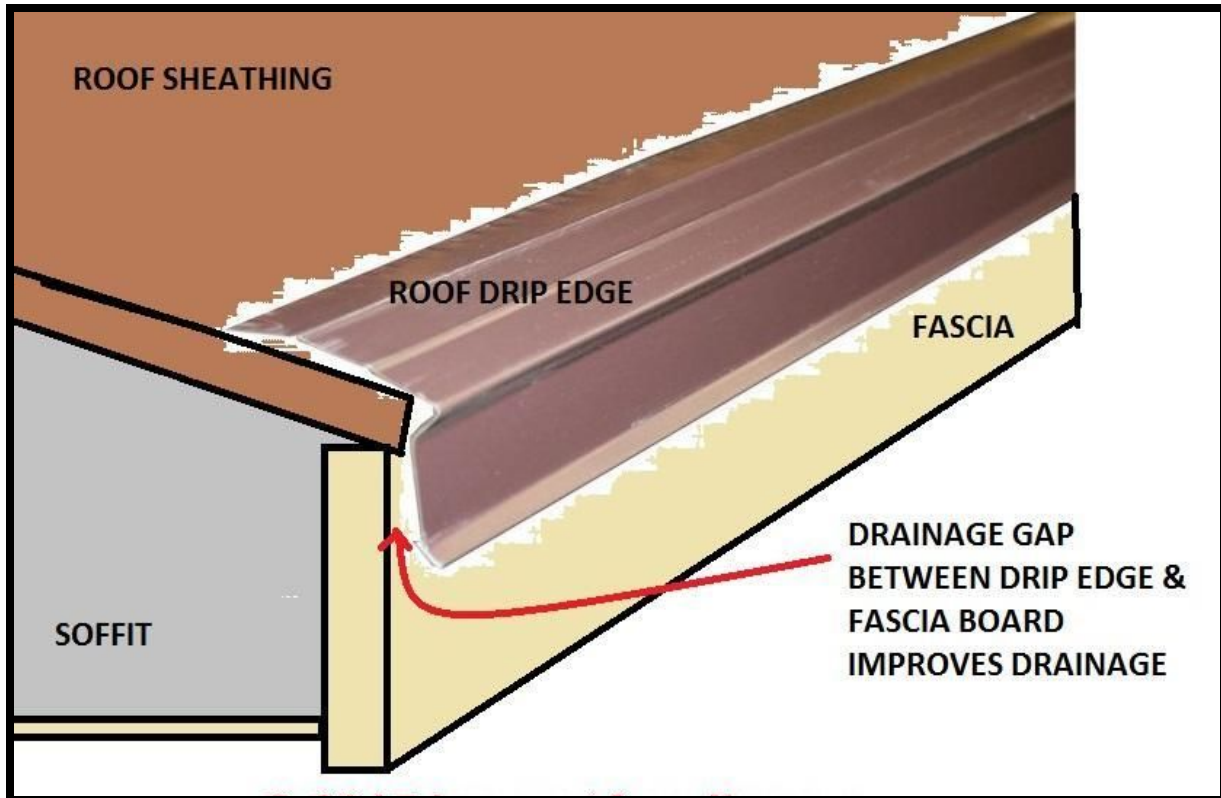

Drip Edge Color Selection Guide

Drip edge is a piece of metal flashing that goes directly under the shingle at the roofline and prevents water from rolling underneath the shingle onto the roof decking. It became code in Georgia in 2014.

Black	Brown	White
-------	-------	-------