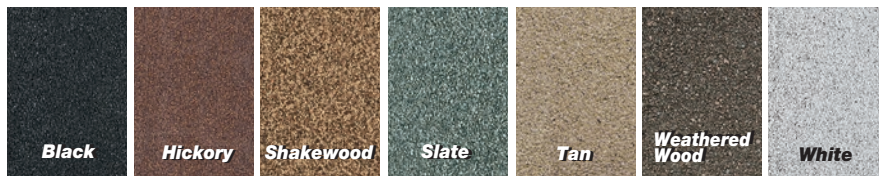

Color Palette

Note: These blended colors are designed to complement your shingles, not to be an exact match. Because of the small size of these samples, it is difficult to reproduce the actual color effect. Please be sure to see a full-size roll before making a final color selection.